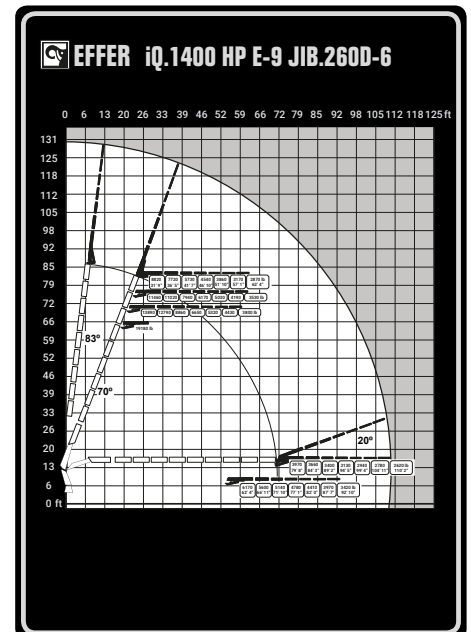

EFFER iQ.1400 HP

TECHNICAL DATA	iQ.1400 HP E-9	iQ.1400 HP E-9 JIB 260D-6
Max. lifting capacity (ft-lbs)	726 190	730 910
Outreach, hydraulic extensions (ft)	70	-
Outreach, jib extensions (ft)	-	110
Outreach / lifting capacity (ft - lbs)	10' 5" - 66 140	10' 5" - 66 140
	15' 1" - 48 060	15' 1" - 48 060
	19' 10" - 35 540	19' 10" - 35 540
	25' 0" - 27 210	25' 0" - 27 210
	30' 6" - 21 450	30' 6" - 21 450
	36' 5" - 17 330	36' 5" - 17 330
	42' 8" - 14 300	42' 8" - 14 300
	49' 2" - 12 060	49' 2" - 12 060
	56' 1" - 10 360	56' 1" - 10 360
	63' 1" - 9 080	63' 1" - 9 080
70' 5" - 8 160	70' 5" - 8 160	
Jib outreach / lifting capacity (ft - lbs)	-	79' 8" - 3 970
	-	84' 3" - 3 660
	-	89' 2" - 3 400
	-	94' 5" - 3 130
	-	99' 4" - 2 940
	-	104' 11" - 2 780
	-	110' 2" - 2 620
Slewing angle (°)	Continuous	Continuous
Height in folded position (in)	114	114
Width in folded position (in)	100	100
Installation space needed (in)	136	136
Weight, "standard" crane without stabilizers (lbs)	27 340	29 873
Weight, stabilizer equipment (lbs)	2 540	2 540

Features

- HP-Drive remote control system
- ASC: Automatic Speed Control
- VSL: Variable Stability Limit

- LSS-V: Load Stability System
- SAF: Semi Automatic Folding
- PFD: Pump Flow Distribution
- ProCare
- nDurance™ nano technology coating
- HiConnect

Hiab is a leading provider of smart and sustainable load handling solutions. We are committed to delivering the best customer experience every day with the most engaged people and partners. Hiab's premium equipment includes HIAB, EFFER and ARGOS loader cranes, MOFFETT and PRINCETON truck mounted forklifts, LOGLIFT forestry cranes, JONSERED recycling cranes, MULTILIFT skiploaders and hooklifts, GALFAB roll-off cable hoists, and tail lifts under the ZEPRO, DEL and WALTCO brands. As the industry pioneer, Hiab continues to make load handling smarter, safer and more sustainable to build a better tomorrow.

Hiab USA, Inc.
12233 Williams Rd
Perrysburg, 43551 OH USA
tel. +419 482 6000

effer.com - hiab.com

EFFER is part of Hiab