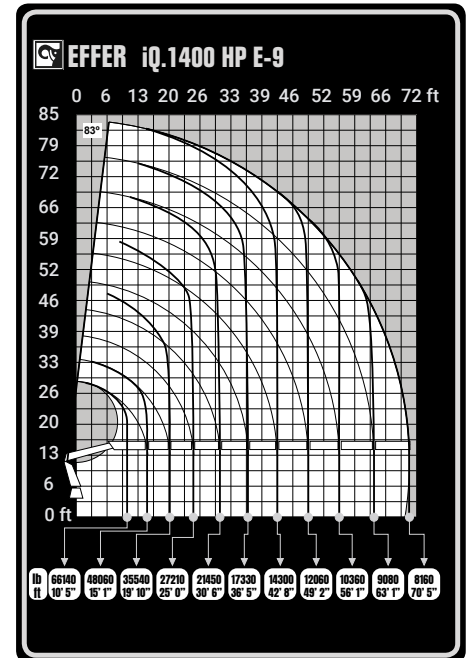

EFFER iQ.1400 HP

TECHNICAL DATA	iQ.1400 HP E-9	iQ.1400 HP E-9 JIB 260D-6
Max. lifting capacity (ft-lbs)	726 190	730 910
Outreach, hydraulic extensions (ft)	70	-
Outreach, jib extensions (ft)	-	110
Outreach / lifting capacity (ft - lbs)	10' 5" - 66 140	10' 5" - 66 140
	15' 1" - 48 060	15' 1" - 48 060
	19' 10" - 35 540	19' 10" - 35 540
	25' 0" - 27 210	25' 0" - 27 210
	30' 6" - 21 450	30' 6" - 21 450
	36' 5" - 17 330	36' 5" - 17 330
	42' 8" - 14 300	42' 8" - 14 300
	49' 2" - 12 060	49' 2" - 12 060
	56' 1" - 10 360	56' 1" - 10 360
	63' 1" - 9 080	63' 1" - 9 080
70' 5" - 8 160	70' 5" - 8 160	
Jib outreach / lifting capacity (ft - lbs)	-	79' 8" - 3 970
	-	84' 3" - 3 660
	-	89' 2" - 3 400
	-	94' 5" - 3 130
	-	99' 4" - 2 940
	-	104' 11" - 2 780
	-	110' 2" - 2 620
Slewing angle (°)	Continuous	Continuous
Height in folded position (in)	114	114
Width in folded position (in)	100	100
Installation space needed (in)	136	136
Weight, "standard" crane without stabilizers (lbs)	27 340	29 873
Weight, stabilizer equipment (lbs)	2 540	2 540

Features

- HP-Drive remote control system
- ASC: Automatic Speed Control
- VSL: Variable Stability Limit

- LSS-V: Load Stability System
- SAF: Semi Automatic Folding
- PFD: Pump Flow Distribution
- ProCare
- nDurance™ nano technology coating
- HiConnect

Hiab is a leading provider of smart and sustainable load handling solutions. We are committed to delivering the best customer experience every day with the most engaged people and partners. Hiab's premium equipment includes HIAB, EFFER and ARGOS loader cranes, MOFFETT and PRINCETON truck mounted forklifts, LOGLIFT forestry cranes, JONSERED recycling cranes, MULTILIFT skiploaders and hooklifts, GALFAB roll-off cable hoists, and tail lifts under the ZEPRO, DEL and WALTCO brands. As the industry pioneer, Hiab continues to make load handling smarter, safer and more sustainable to build a better tomorrow.

Hiab USA, Inc.
12233 Williams Rd
Perrysburg, 43551 OH USA
tel. +419 482 6000

effer.com - hiab.com

EFFER is part of Hiab