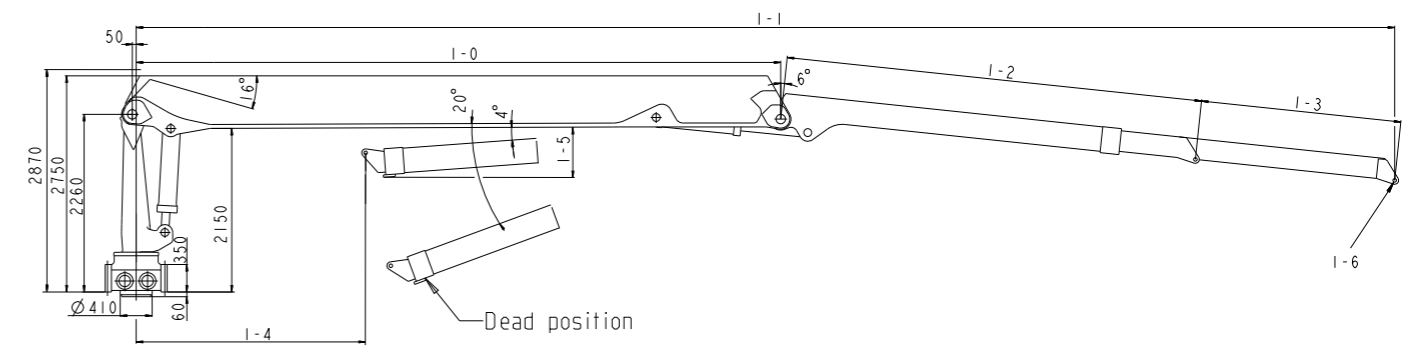

# JONSERED 2990SR

BASIC DATA

# JONSERED 2990SR BASIC DATA

Technical data	J2990SR 106	J2990SR 137	J2990SR 160
Max lifting capacity, net (kNm)	297	260	230
Max outreach (m)	10.60	13.70	16.00
Number of extensions	1	1	1
Outreach / Lifting capacity (m/kg)	4.0 - 7500	-	-
	-	5.0 - 5300	-
	6.0 - 5050	-	-
	-	7.0 - 3750	7.0 - 3350
	8.0 - 3750	-	-
	-	9.0 - 2900	-
-	-	-	10.0 - 2250
-	10.0 - 2900	-	13.0 - 1650
-	-	13.0 - 1900	16.0 - 1300
-	-	-	16.0 - 1300
Slewing system	Double		
Slewing angle (°)	390		
Slewing torque, gross (kNm)	47		
Max. working pressure (MPa)	25		
Recommended oil flow – fixed pump (l/min), 2-pump	2 x 150		
Weight - Crane without high seat, without stabilizers *	3950	4300	4590

\* Weight with fixed pump system, oil weight included

Side view

Model	1-0	1-1	1-2	1-3	1-4	1-5	1-6
106	5550	10630	3350	1800	2160	505	Ø 45, B=100
137	7350	13620	4550	1800	2760	585	Ø 45, B=100
160	8250	16050	5300	2550	2915	640	Ø 45, B=100