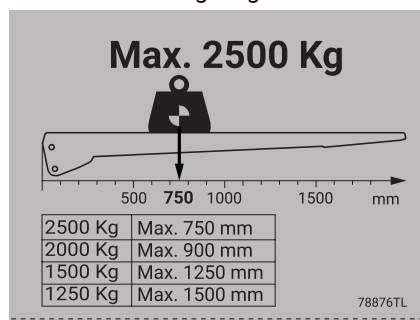

ZEPRO ZS MK2 250 - 135

Installation dimensions (mm)

Loading diagram

	Lift Height	Slide profile	B	Platform	O
Standard	1330	1590	989*	1565	1669
				1765	1769
				1965	1869
Slimline	1330	1590	1054*	1565	1734
				1765	1834
				1965	1934

* Valid with 50 mm bavetta. With 70 mm bavetta, the dimension (B) decreases by 20 mm.

	Lift Height	C _{max}	M	N
Standard	1330	400	Max. 389	Max. 927
Slimline	1330	490	Max. 397	Max. 841

Technical Data Sheet