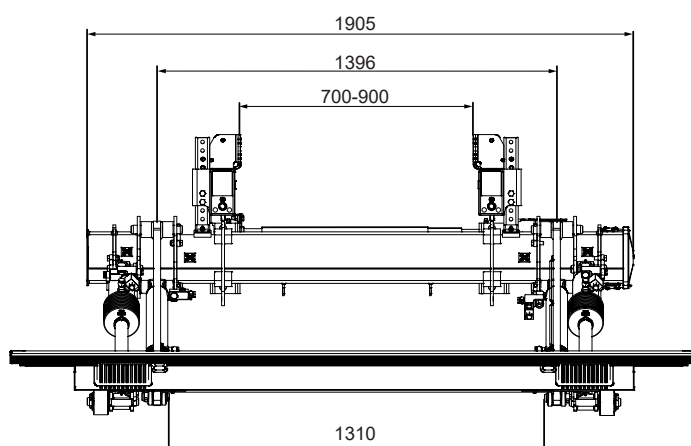

ZEPRO ZS MK2 250 - 135

Installation dimensions (mm)

Loading diagram

	Lift Height	Slide profile	B	Platform	O
Standard	1330	1590	989*	1565	1669
				1765	1769
				1965	1869
Slimline	1330	1590	1054*	1565	1734
				1765	1834
				1965	1934

* Valid with 50 mm bavetta. With 70 mm bavetta, the dimension (B) decreases by 20 mm.

	Lift Height	C _{max}	M	N
Standard	1330	400	Max. 389	Max. 927
Slimline	1330	490	Max. 397	Max. 841

Technical Data Sheet