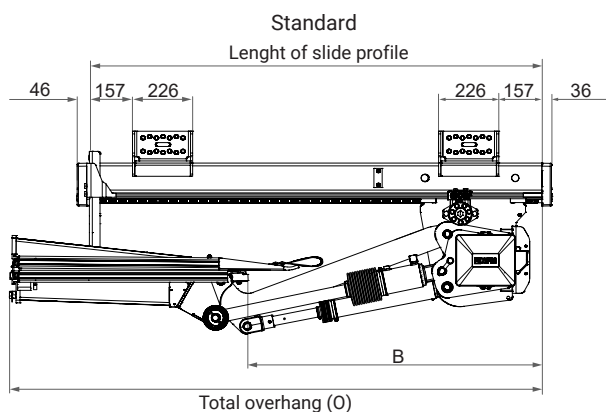

ZEPRO ZS MK2 250 - 135

Installation dimensions (mm)

Loading diagram

	Lift Height	Slide profile	B	Platform	O
Standard	1330	1590	989*	1565	1669
				1765	1769
				1965	1869
Slimline	1330	1590	1054*	1565	1734
				1765	1834
				1965	1934

* Valid with 50 mm bavetta. With 70 mm bavetta, the dimension (B) decreases by 20 mm.

	Lift Height	C _{max}	M	N
Standard	1330	400	Max. 389	Max. 927
Slimline	1330	490	Max. 397	Max. 841

Technical Data Sheet