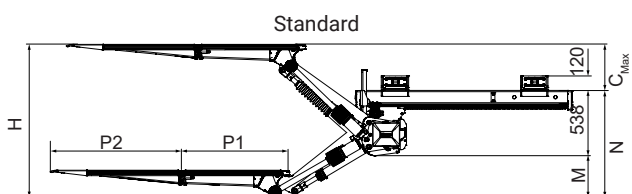

ZEPRO ZS MK2 250 - 135

Installation dimensions (mm)

Loading diagram

	Lift Height	Slide profile	B	Platform	O
Standard	1330	1590	989*	1565	1669
				1765	1769
				1965	1869
Slimline	1330	1590	1054*	1565	1734
				1765	1834
				1965	1934

* Valid with 50 mm bavetta. With 70 mm bavetta, the dimension (B) decreases by 20 mm.

	Lift Height	C _{max}	M	N
Standard	1330	400	Max. 389	Max. 927
Slimline	1330	490	Max. 397	Max. 841

Technical Data Sheet