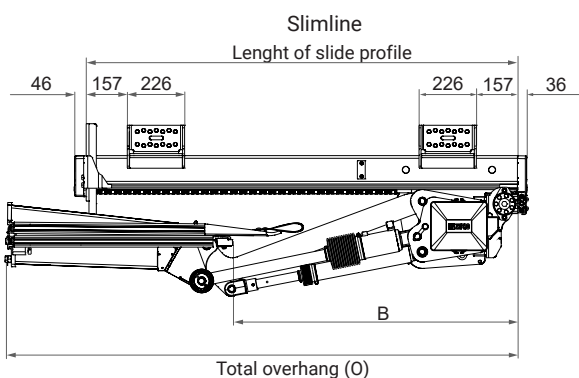

ZEPRO ZS MK2 250 - 135

Installation dimensions (mm)

Loading diagram

	Lift Height	Slide profile	B	Platform	O
Standard	1330	1590	989*	1565	1669
				1765	1769
				1965	1869
Slimline	1330	1590	1054*	1565	1734
				1765	1834
				1965	1934

* Valid with 50 mm bavetta. With 70 mm bavetta, the dimension (B) decreases by 20 mm.

	Lift Height	C _{max}	M	N
Standard	1330	400	Max. 389	Max. 927
Slimline	1330	490	Max. 397	Max. 841

Technical Data Sheet