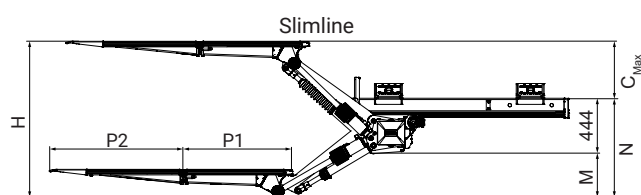

ZEPRO ZS MK2 250 - 135

Installation dimensions (mm)

Loading diagram

	Lift Height	Slide profile	B	Platform	O
Standard	1330	1590	989*	1565	1669
				1765	1769
				1965	1869
Slimline	1330	1590	1054*	1565	1734
				1765	1834
				1965	1934

* Valid with 50 mm bavetta. With 70 mm bavetta, the dimension (B) decreases by 20 mm.

	Lift Height	C _{max}	M	N
Standard	1330	400	Max. 389	Max. 927
Slimline	1330	490	Max. 397	Max. 841

Technical Data Sheet