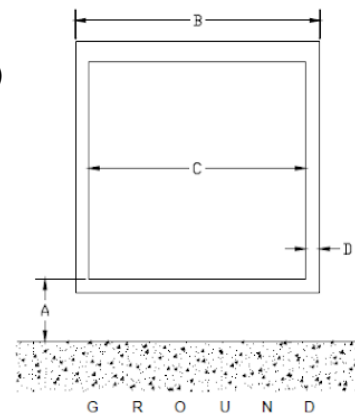

Roller Shutter Curtain Sider Dropside

Dimension A (Vehicle Floor Height): _____ mm (**Max 1060mm**)

Dimension B (Overall Width of Vehicle): _____ mm

Dimension C (Loading Aperture): _____ mm

Dimension D (Width of Corner Post): _____ mm