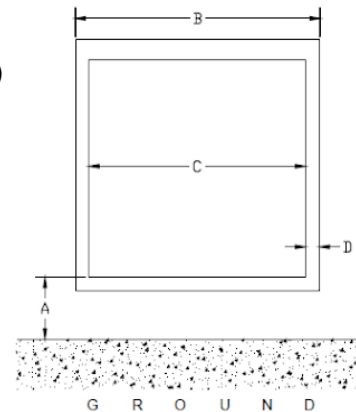

Roller Shutter Curtain Sider Dropside

Dimension A (Vehicle Floor Height): _____ mm (**Max 1060mm**)

Dimension B (Overall Width of Vehicle): _____ mm

Dimension C (Loading Aperture): _____ mm

Dimension D (Width of Corner Post): _____ mm