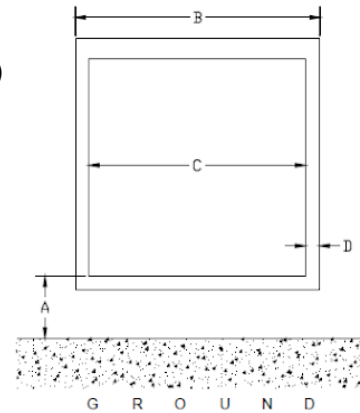

Specification Sheet for DL500 Range

Company Name: _____ Date: _____

Order Number: _____ Quantity required: _____

☐ Deliver Lift   ☐ Collect Lift from Del   Delivery Date Required: _____

Delivery Address:

Company Name: _____ Street Address: _____

Post Code: _____ City: _____

Vehicle Details

Is the Vehicle a Factory Body? ☐ Yes ☐ No   Chassis Make & Model: _____

If **Yes**, do you require a Factory Body Bracing Kit? ☐ Yes ☐ No   Bracing Kit P/N required: _____

Please see our selection of Bracing Kits below on page 3.

Door type (If Barn Door, please contact DEL Sales as the lift will need to be a TL500)

☐ Roller Shutter   ☐ Curtain Sider   ☐ Dropside

Dimension A (Vehicle Floor Height): _____ mm (**Max 1060mm**)

Dimension B (Overall Width of Vehicle): _____ mm

Dimension C (Loading Aperture): _____ mm

Dimension D (Width of Corner Post): _____ mm

Vehicle Voltage

☐ 12v   ☐ 24v

Chassis Mass: _____

**Please Note: If the vehicle is over 3.5t and requires an Underrun Bar, please speak to DEL Sales.

Tail Lift Width required:

☐ 1780mm   ☐ 1922mm   ☐ 1962mm   ☐ 2022mm   ☐ 2055mm

☐ 2082mm   ☐ 2120mm   ☐ 2181mm   ☐ 2260mm

If a new size is required, (**large volumes only**) please put the size required below, this will need to be approved by DEL Engineering and could incur an extra charge.

New Size required: _____