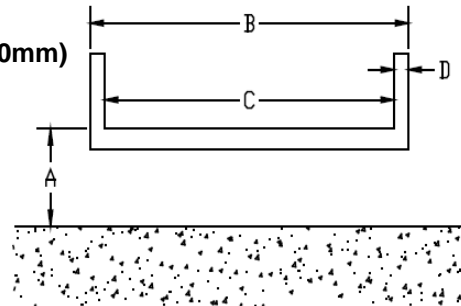

Specification Sheet for DL500GRP (Plastic Mesh Lifts)

Company Name: _____ Date: _____

Order Number: _____ Quantity required: _____

☐ Deliver Lift   ☐ Collect Lift from Del   Delivery Date Required: _____

Delivery Address:

Company Name: _____ Street Address: _____

Post Code: _____ City: _____

Vehicle Details

Is the Vehicle a Factory Body?   ☐ Yes   ☐ No   Chassis Make & Model: _____

If **Yes**, do you require a Factory Body Bracing Kit?   ☐ Yes   ☐ No   Bracing Kit P/N required: _____

Please see our selection of Bracing Kits below on page 3.

Vehicle Type:

☐ Roller Shutter   ☐ Dropside   Chassis Mass: _____

Dimension A (Vehicle Floor Height): _____ mm (**Max 1060mm**)

Dimension B (Overall Width of Vehicle): _____ mm

Dimension C (Loading Aperture): _____ mm

Dimension D (Width of Corner Post): _____ mm

Vehicle Voltage:

☐ 12v   ☐ 24v

**Please Note: If the vehicle is over 3.5t and requires an Underun Bar, please speak to DEL Sales.

Tail Lift Width required:

☐ 1922mm   ☐ 1962mm   ☐ 2022mm   ☐ 2055mm

☐ 2082mm   ☐ 2120mm   ☐ 2181mm   ☐ 2260mm

If a new size is required, (**large volume orders only**) please put the size required below, this will need to be approved by DEL Engineering and could incur an extra charge.

New Size required: _____