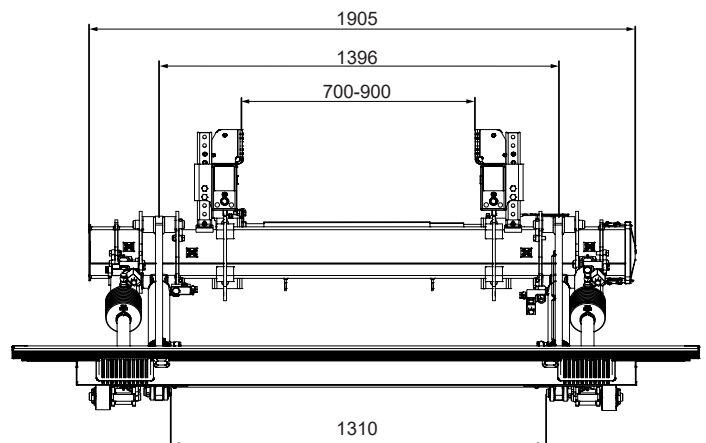

ZEPRO ZS MK2 150 - 135

Installation dimensions (mm)

Loading diagram

	Lift Height	Slide profile	B	Platform	O
Standard	1330	1590	989*	1565	1669
				1765	1769
				1965	1869
Slimline	1330	1590	1054*	1565	1734
				1765	1834
				1965	1934

* Valid with 50 mm bavetta. With 70 mm bavetta, the dimension (B) decreases by 20 mm.

	Lift Height	C _{max}	M	N
Standard	1330	400	Max. 389	Max. 927
Slimline	1330	490	Max. 397	Max. 841

Technical Data Sheet