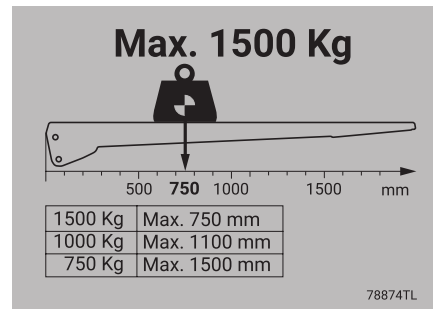

ZEPRO ZS MK2 150 - 135

Installation dimensions (mm)

Loading diagram

	Lift Height	Slide profile	B	Platform	O
Standard	1330	1590	989*	1565	1669
				1765	1769
				1965	1869
Slimline	1330	1590	1054*	1565	1734
				1765	1834
				1965	1934

* Valid with 50 mm bavetta. With 70 mm bavetta, the dimension (B) decreases by 20 mm.

	Lift Height	C _{max}	M	N
Standard	1330	400	Max. 389	Max. 927
Slimline	1330	490	Max. 397	Max. 841

Technical Data Sheet