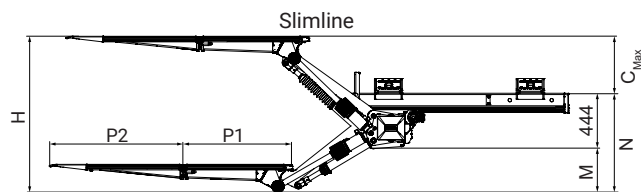

ZEPRO ZS MK2 150 - 135

Installation dimensions (mm)

Loading diagram

	Lift Height	Slide profile	B	Platform	O
Standard	1330	1590	989*	1565	1669
				1765	1769
				1965	1869
Slimline	1330	1590	1054*	1565	1734
				1765	1834
				1965	1934

* Valid with 50 mm bavetta. With 70 mm bavetta, the dimension (B) decreases by 20 mm.

	Lift Height	C _{max}	M	N
Standard	1330	400	Max. 389	Max. 927
Slimline	1330	490	Max. 397	Max. 841

Technical Data Sheet