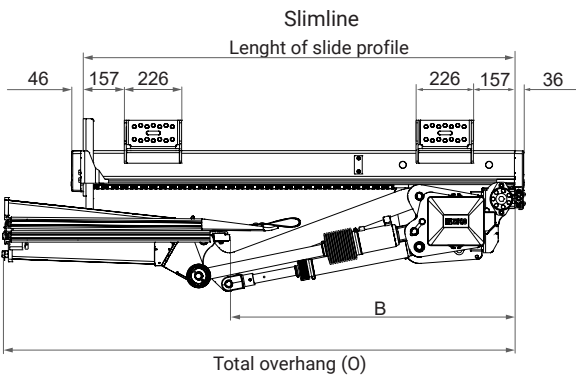

ZEPRO ZS MK2 150 - 135

Installation dimensions (mm)

Loading diagram

	Lift Height	Slide profile	B	Platform	O
Standard	1330	1590	989*	1565	1669
				1765	1769
				1965	1869
Slimline	1330	1590	1054*	1565	1734
				1765	1834
				1965	1934

* Valid with 50 mm bavetta. With 70 mm bavetta, the dimension (B) decreases by 20 mm.

	Lift Height	C _{max}	M	N
Standard	1330	400	Max. 389	Max. 927
Slimline	1330	490	Max. 397	Max. 841

Technical Data Sheet