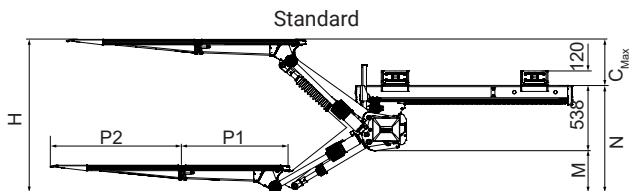

ZEPRO ZS MK2 150 - 135

Installation dimensions (mm)

Loading diagram

	Lift Height	Slide profile	B	Platform	O
Standard	1330	1590	989*	1565	1669
				1765	1769
				1965	1869
Slimline	1330	1590	1054*	1565	1734
				1765	1834
				1965	1934

* Valid with 50 mm bavetta. With 70 mm bavetta, the dimension (B) decreases by 20 mm.

	Lift Height	C _{max}	M	N
Standard	1330	400	Max. 389	Max. 927
Slimline	1330	490	Max. 397	Max. 841

Technical Data Sheet