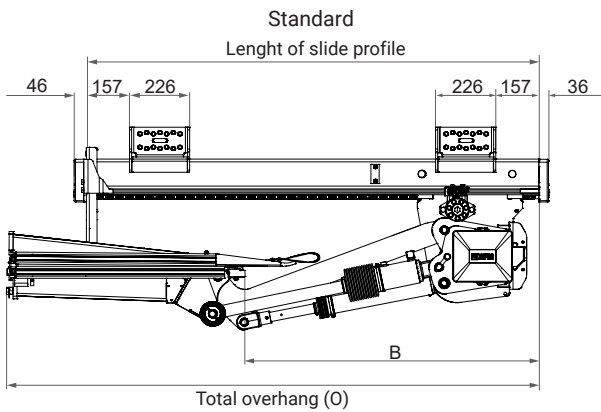

ZEPRO ZS MK2 150 - 135

Installation dimensions (mm)

Loading diagram

	Lift Height	Slide profile	B	Platform	O
Standard	1330	1590	989*	1565	1669
				1765	1769
				1965	1869
Slimline	1330	1590	1054*	1565	1734
				1765	1834
				1965	1934

* Valid with 50 mm bavetta. With 70 mm bavetta, the dimension (B) decreases by 20 mm.

	Lift Height	C _{max}	M	N
Standard	1330	400	Max. 389	Max. 927
Slimline	1330	490	Max. 397	Max. 841

Technical Data Sheet