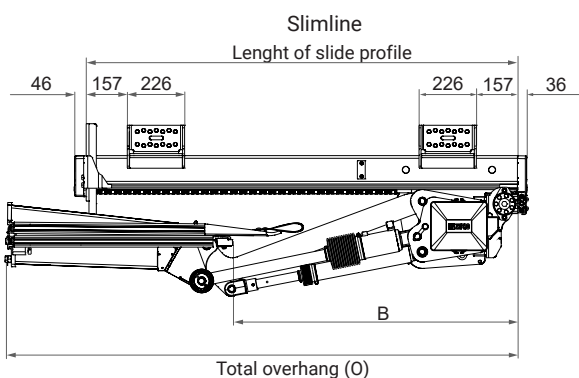

ZEPRO ZS MK2 200 - 135

Installation dimensions (mm)

Loading diagram

	Lift Height	Slide profile	B	Platform	O
Standard	1330	1590	989*	1565	1669
				1765	1769
				1965	1869
Slimline	1330	1590	1054*	1565	1734
				1765	1834
				1965	1934

* Valid with 50 mm bavetta. With 70 mm bavetta, the dimension (B) decreases by 20 mm.

	Lift Height	C _{max}	M	N
Standard	1330	400	Max. 389	Max. 927
Slimline	1330	490	Max. 397	Max. 841

Technical Data Sheet