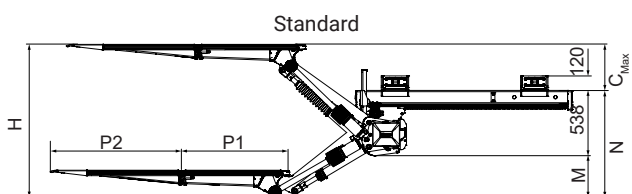

ZEPRO ZS MK2 200 - 135

Installation dimensions (mm)

Loading diagram

	Lift Height	Slide profile	B	Platform	O
Standard	1330	1590	989*	1565	1669
				1765	1769
				1965	1869
Slimline	1330	1590	1054*	1565	1734
				1765	1834
				1965	1934

* Valid with 50 mm bavetta. With 70 mm bavetta, the dimension (B) decreases by 20 mm.

	Lift Height	C _{max}	M	N
Standard	1330	400	Max. 389	Max. 927
Slimline	1330	490	Max. 397	Max. 841

Technical Data Sheet