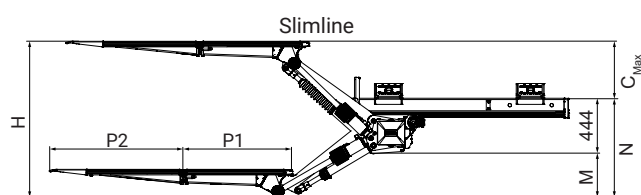

ZEPRO ZS MK2 200 - 135

Installation dimensions (mm)

Loading diagram

	Lift Height	Slide profile	B	Platform	O
Standard	1330	1590	989*	1565	1669
				1765	1769
				1965	1869
Slimline	1330	1590	1054*	1565	1734
				1765	1834
				1965	1934

* Valid with 50 mm bavetta. With 70 mm bavetta, the dimension (B) decreases by 20 mm.

	Lift Height	C _{max}	M	N
Standard	1330	400	Max. 389	Max. 927
Slimline	1330	490	Max. 397	Max. 841

Technical Data Sheet