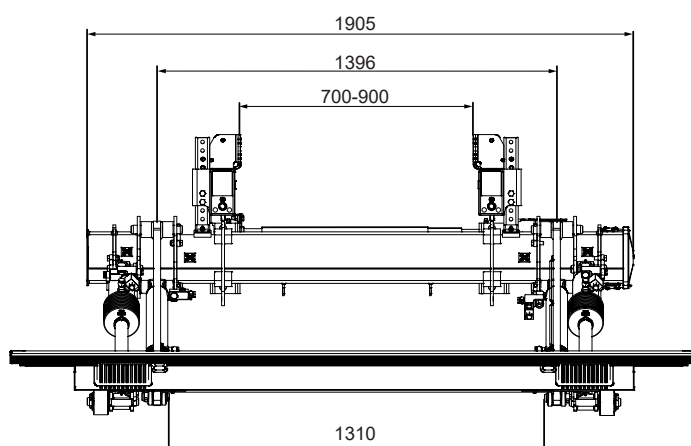

ZEPRO ZS MK2 200 - 135

Installation dimensions (mm)

Loading diagram

	Lift Height	Slide profile	B	Platform	O
Standard	1330	1590	989*	1565	1669
				1765	1769
				1965	1869
Slimline	1330	1590	1054*	1565	1734
				1765	1834
				1965	1934

* Valid with 50 mm bavetta. With 70 mm bavetta, the dimension (B) decreases by 20 mm.

	Lift Height	C _{max}	M	N
Standard	1330	400	Max. 389	Max. 927
Slimline	1330	490	Max. 397	Max. 841

Technical Data Sheet