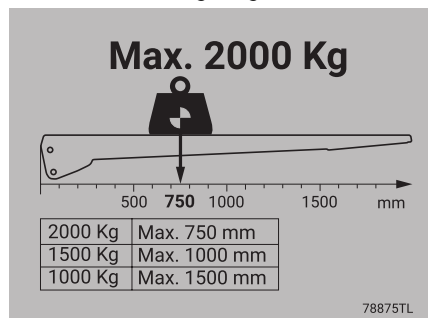

ZEPRO ZS MK2 200 - 135

Installation dimensions (mm)

Loading diagram

	Lift Height	Slide profile	B	Platform	O
Standard	1330	1590	989*	1565	1669
				1765	1769
				1965	1869
Slimline	1330	1590	1054*	1565	1734
				1765	1834
				1965	1934

* Valid with 50 mm bavetta. With 70 mm bavetta, the dimension (B) decreases by 20 mm.

	Lift Height	C _{max}	M	N
Standard	1330	400	Max. 389	Max. 927
Slimline	1330	490	Max. 397	Max. 841

Technical Data Sheet