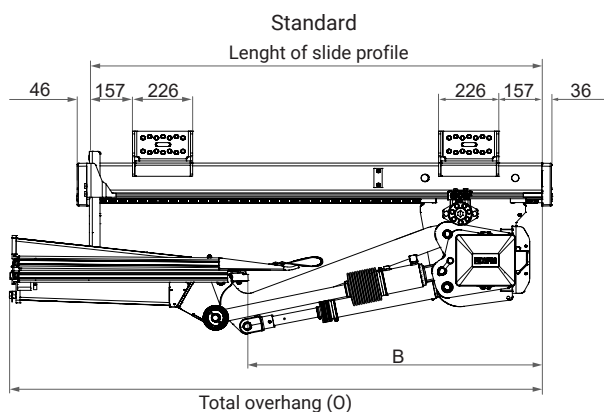

ZEPRO ZS MK2 200 - 135

Installation dimensions (mm)

Loading diagram

	Lift Height	Slide profile	B	Platform	O
Standard	1330	1590	989*	1565	1669
				1765	1769
				1965	1869
Slimline	1330	1590	1054*	1565	1734
				1765	1834
				1965	1934

* Valid with 50 mm bavetta. With 70 mm bavetta, the dimension (B) decreases by 20 mm.

	Lift Height	C _{max}	M	N
Standard	1330	400	Max. 389	Max. 927
Slimline	1330	490	Max. 397	Max. 841

Technical Data Sheet