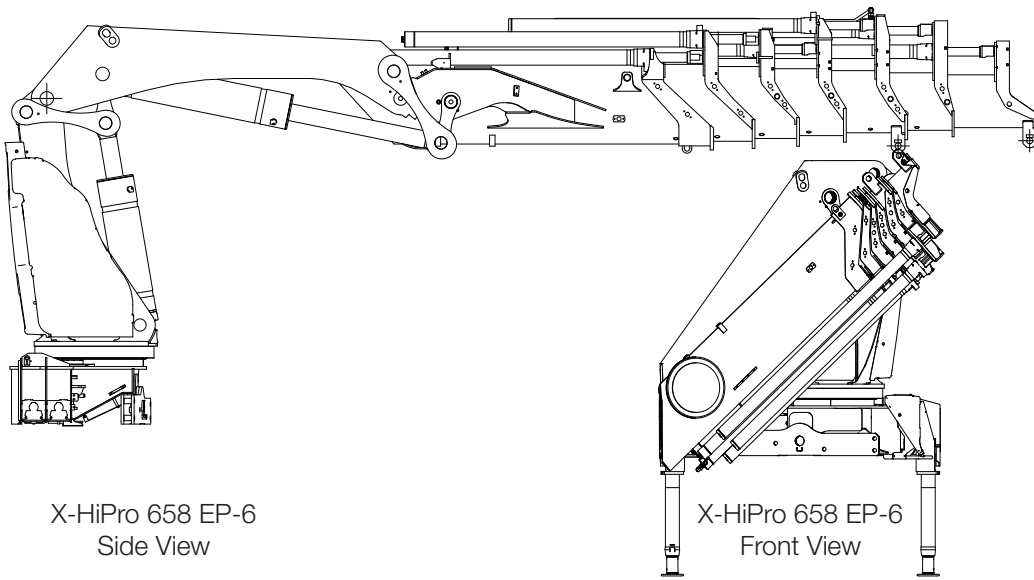

TECHNICAL SPECIFICATIONS
HIAB X-HIPRO 658

BUILT TO PERFORM

HIAB X-HIPRO 658 BASIC DATA

TECHNICAL DATA	EP-2	EP-3	EP-4	EP-5	EP-6
Max. lifting capacity (ft-lbs)	426 310	420 380	413 00	406 420	401 210
Outreach, hydraulic extensions (ft)	27' 11"	34' 9"	41' 0"	48' 7"	55' 9"
Outreach / lifting capacity (ft-lbs)	15' 9" - 27 120 21' 4" - 20 060 27' 7" - 15 430 - - -	16' 1" - 26 240 21' 8" - 19 180 27' 11" - 14 770 34' 5" - 11 900 - -	15' 9" - 26 240 21' 0" - 19 400 27' 3" - 14 770 33' 10" - 11 680 40' 8" - 9 700 -	16' 9" - 24 250 22' 0" - 18 080 28' 3" - 13 670 34' 9" - 10 800 41' 8" - 8 820 48' 3" - 7 610 -	16' 9" - 24 030 22' 0" - 17 640 28' 3" - 13 230 34' 9" - 10 470 41' 8" - 8 490 48' 3" - 7 170 55' 5" - 6 220
Slewing angle (°)	∞	∞	∞	∞	∞
Height in folded position (in)	99	99	99	102	102
Width in folded position (in)	99	99	99	100	100
Installation space needed (in)	64	64	64	64	72
Weight, "standard" crane without stabilizers (lbs)	10 160	10 770	11 130	11 820	12 220
Weight, stabilizer equipment (lbs)	2 240 - 2 840	2 240 - 2 840	2 240 - 2 840	2 240 - 2 840	2 240 - 2 840

X-HiPro 658 EP-6
Side View

X-HiPro 658 EP-6
Front View

Disclaimer. Hiab cranes have been built to meet the highest standards of safety and service life and have been thoroughly tested. Strength calculations for this model have been carried out in accordance with EN13001 in fatigue class S2. Cargotec's certified Quality Assurance System complies with ISO 9001. Some of the items in our literature may be extra equipment. Certain applications may require an official permit. We reserve the right to change technical specifications without prior notice. Hiab cranes produced for EU-countries are CE marked and comply with the European Standard EN12999.