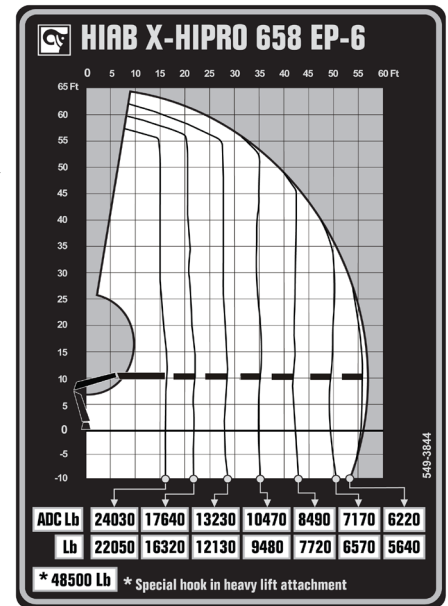

TECHNICAL SPECIFICATIONS
HIAB X-HIPRO 658

BUILT TO PERFORM

HIAB X-HIPRO 658 BASIC DATA

TECHNICAL DATA	EP-2	EP-3	EP-4	EP-5	EP-6
Max. lifting capacity (ft-lbs)	426 310	420 380	413 00	406 420	401 210
Outreach, hydraulic extensions (ft)	27' 11"	34' 9"	41' 0"	48' 7"	55' 9"
Outreach / lifting capacity (ft-lbs)	15' 9" - 27 120 21' 4" - 20 060 27' 7" - 15 430 - - -	16' 1" - 26 240 21' 8" - 19 180 27' 11" - 14 770 34' 5" - 11 900 - -	15' 9" - 26 240 21' 0" - 19 400 27' 3" - 14 770 33' 10" - 11 680 40' 8" - 9 700 -	16' 9" - 24 250 22' 0" - 18 080 28' 3" - 13 670 34' 9" - 10 800 41' 8" - 8 820 48' 3" - 7 610 -	16' 9" - 24 030 22' 0" - 17 640 28' 3" - 13 230 34' 9" - 10 470 41' 8" - 8 490 48' 3" - 7 170 55' 5" - 6 220
Slewing angle (°)	∞	∞	∞	∞	∞
Height in folded position (in)	99	99	99	102	102
Width in folded position (in)	99	99	99	100	100
Installation space needed (in)	64	64	64	64	72
Weight, "standard" crane without stabilizers (lbs)	10 160	10 770	11 130	11 820	12 220
Weight, stabilizer equipment (lbs)	2 240 - 2 840	2 240 - 2 840	2 240 - 2 840	2 240 - 2 840	2 240 - 2 840

X-HiPro 658 EP-6
Side View

X-HiPro 658 EP-6
Front View

Disclaimer. Hiab cranes have been built to meet the highest standards of safety and service life and have been thoroughly tested. Strength calculations for this model have been carried out in accordance with EN13001 in fatigue class S2. Cargotec's certified Quality Assurance System complies with ISO 9001. Some of the items in our literature may be extra equipment. Certain applications may require an official permit. We reserve the right to change technical specifications without prior notice. Hiab cranes produced for EU-countries are CE marked and comply with the European Standard EN12999.