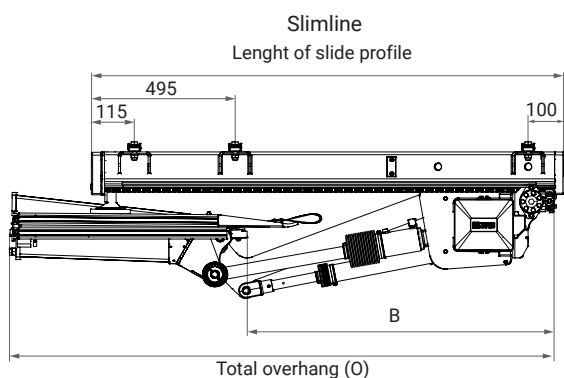

ZEPRO ZT Mk2 250 - 135

Installation dimensions (mm)

Loading diagram

	Lift Height	Slide profile	B	Platform	O
Standard	1330	1590	989*	1565	1669
				1765	1769
				1965	1869
Slimline	1330	1590	1054*	1565	1734
				1765	1834
				1965	1934

* Valid with 50 mm bavetta. With 70 mm bavetta, the dimension (B) decreases by 20 mm.

	Lift Height	C _{max}	M	N
Standard	1330	400	Max. 389	Max. 927
Slimline	1330	490	Max. 397	Max. 841

Technical Data Sheet