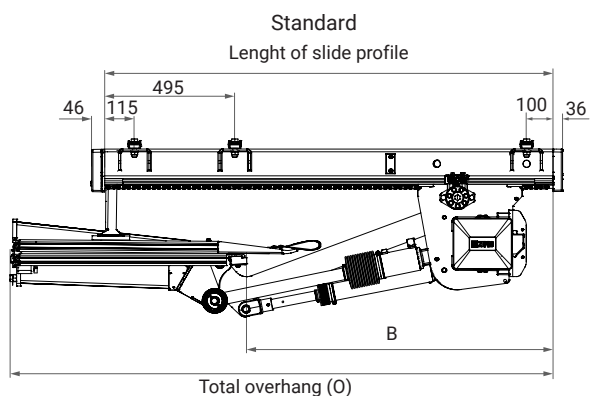

ZEPRO ZT Mk2 250 - 135

Installation dimensions (mm)

Loading diagram

	Lift Height	Slide profile	B	Platform	O
Standard	1330	1590	989*	1565	1669
				1765	1769
				1965	1869
Slimline	1330	1590	1054*	1565	1734
				1765	1834
				1965	1934

* Valid with 50 mm bavetta. With 70 mm bavetta, the dimension (B) decreases by 20 mm.

	Lift Height	C _{max}	M	N
Standard	1330	400	Max. 389	Max. 927
Slimline	1330	490	Max. 397	Max. 841

Technical Data Sheet