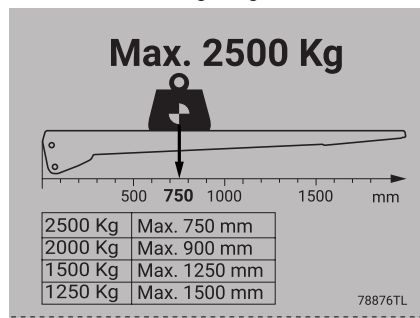

ZEPRO ZT Mk2 250 - 135

Installation dimensions (mm)

Loading diagram

	Lift Height	Slide profile	B	Platform	O
Standard	1330	1590	989*	1565	1669
				1765	1769
				1965	1869
Slimline	1330	1590	1054*	1565	1734
				1765	1834
				1965	1934

* Valid with 50 mm bavetta. With 70 mm bavetta, the dimension (B) decreases by 20 mm.

	Lift Height	C _{max}	M	N
Standard	1330	400	Max. 389	Max. 927
Slimline	1330	490	Max. 397	Max. 841

Technical Data Sheet