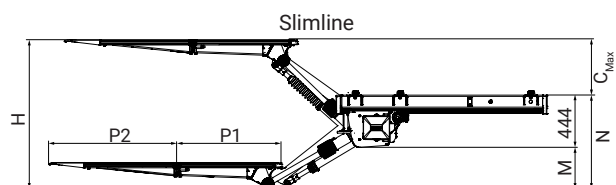

ZEPRO ZT Mk2 250 - 135

Installation dimensions (mm)

Loading diagram

	Lift Height	Slide profile	B	Platform	O
Standard	1330	1590	989*	1565	1669
				1765	1769
				1965	1869
Slimline	1330	1590	1054*	1565	1734
				1765	1834
				1965	1934

* Valid with 50 mm bavetta. With 70 mm bavetta, the dimension (B) decreases by 20 mm.

	Lift Height	C _{max}	M	N
Standard	1330	400	Max. 389	Max. 927
Slimline	1330	490	Max. 397	Max. 841

Technical Data Sheet