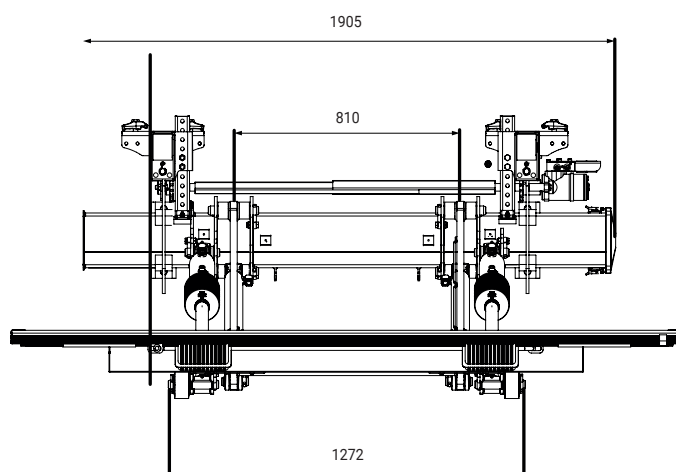

ZEPRO ZT Mk2 250 - 135

Installation dimensions (mm)

Loading diagram

	Lift Height	Slide profile	B	Platform	O
Standard	1330	1590	989*	1565	1669
				1765	1769
				1965	1869
Slimline	1330	1590	1054*	1565	1734
				1765	1834
				1965	1934

* Valid with 50 mm bavetta. With 70 mm bavetta, the dimension (B) decreases by 20 mm.

	Lift Height	C _{max}	M	N
Standard	1330	400	Max. 389	Max. 927
Slimline	1330	490	Max. 397	Max. 841

Technical Data Sheet