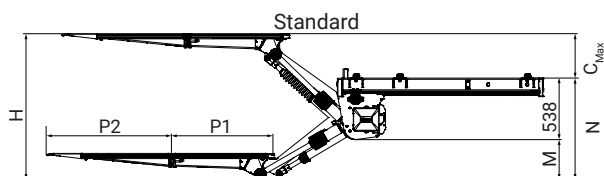

ZEPRO ZT Mk2 250 - 135

Installation dimensions (mm)

Loading diagram

	Lift Height	Slide profile	B	Platform	O
Standard	1330	1590	989*	1565	1669
				1765	1769
				1965	1869
Slimline	1330	1590	1054*	1565	1734
				1765	1834
				1965	1934

* Valid with 50 mm bavetta. With 70 mm bavetta, the dimension (B) decreases by 20 mm.

	Lift Height	C _{max}	M	N
Standard	1330	400	Max. 389	Max. 927
Slimline	1330	490	Max. 397	Max. 841

Technical Data Sheet