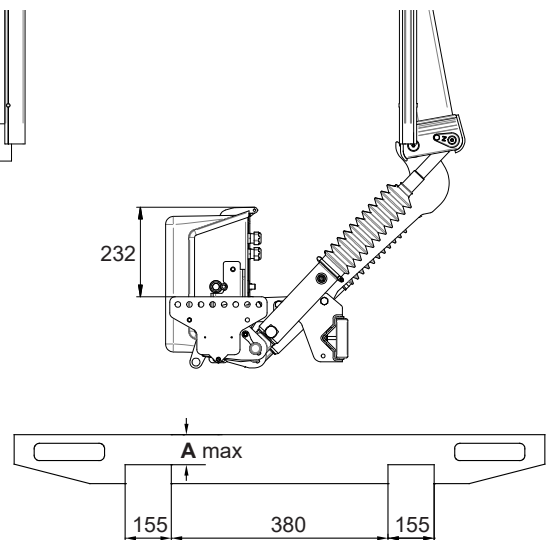

ZEPRO Z3N(U) 75-110

Loading diagram

Installation dimensions (mm)

TD-ZEPRO-Z3N(U)-75-110-EN-EU_230929

Technical Data Sheet

2023-09-29 | zepro.com