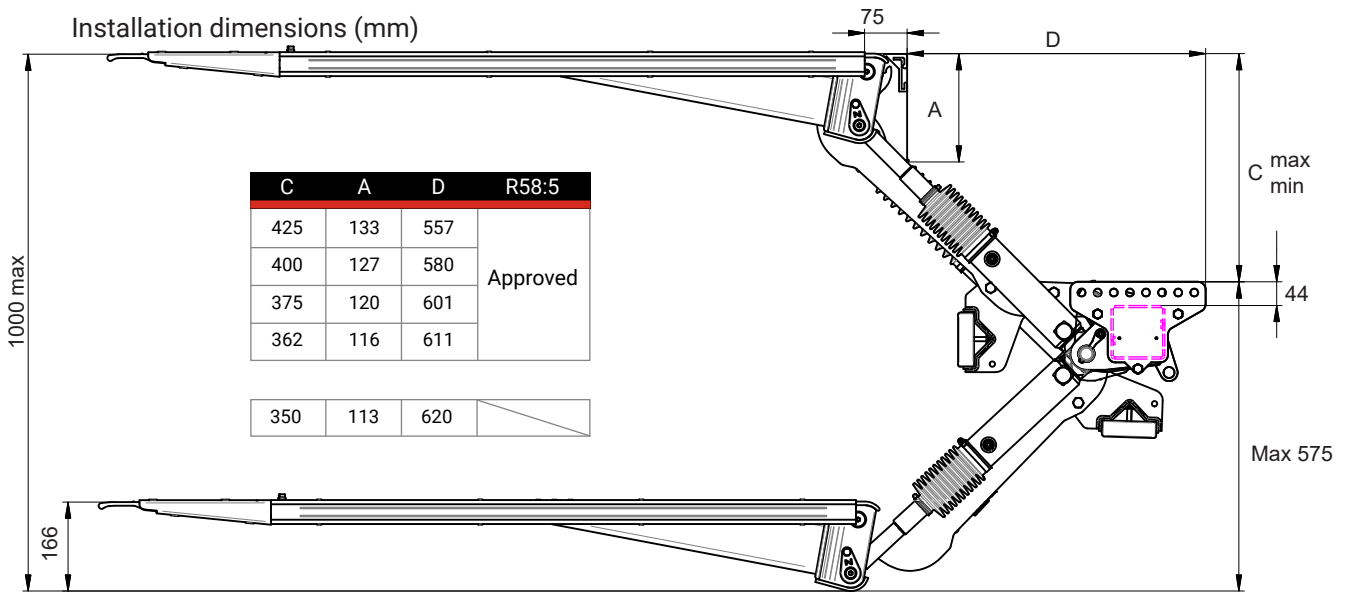

ZEPRO Z3N(U) 75-110

Loading diagram

Installation dimensions (mm)

TD-ZEPRO-Z3N(U)-75-110-EN-EU_230929

Technical Data Sheet

2023-09-29 | zepro.com