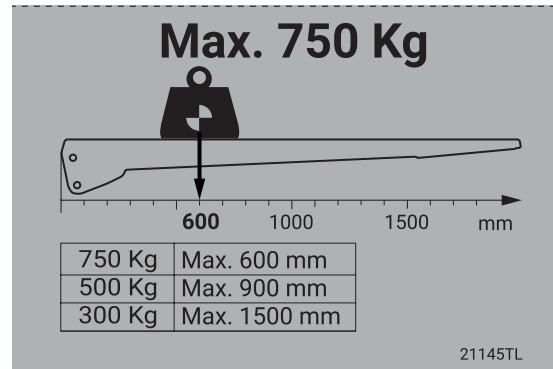

ZEPRO Z3N(U) 75-110

Loading diagram

Installation dimensions (mm)

TD-ZEPRO-Z3N(U)-75-110-EN-EU_230929

Technical Data Sheet

2023-09-29 | zepro.com