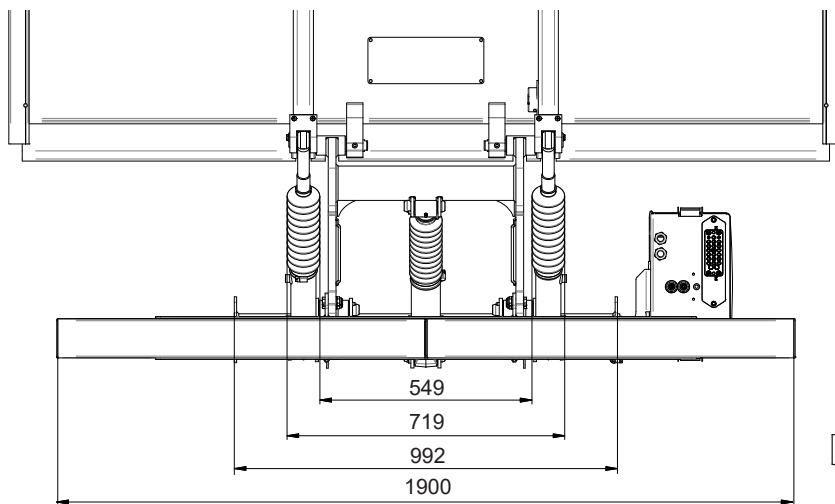

ZEPRO Z3N(U) 75-110

Loading diagram

Installation dimensions (mm)

TD-ZEPRO-Z3N(U)-75-110-EN-EU_230929

Technical Data Sheet

2023-09-29 | zepro.com