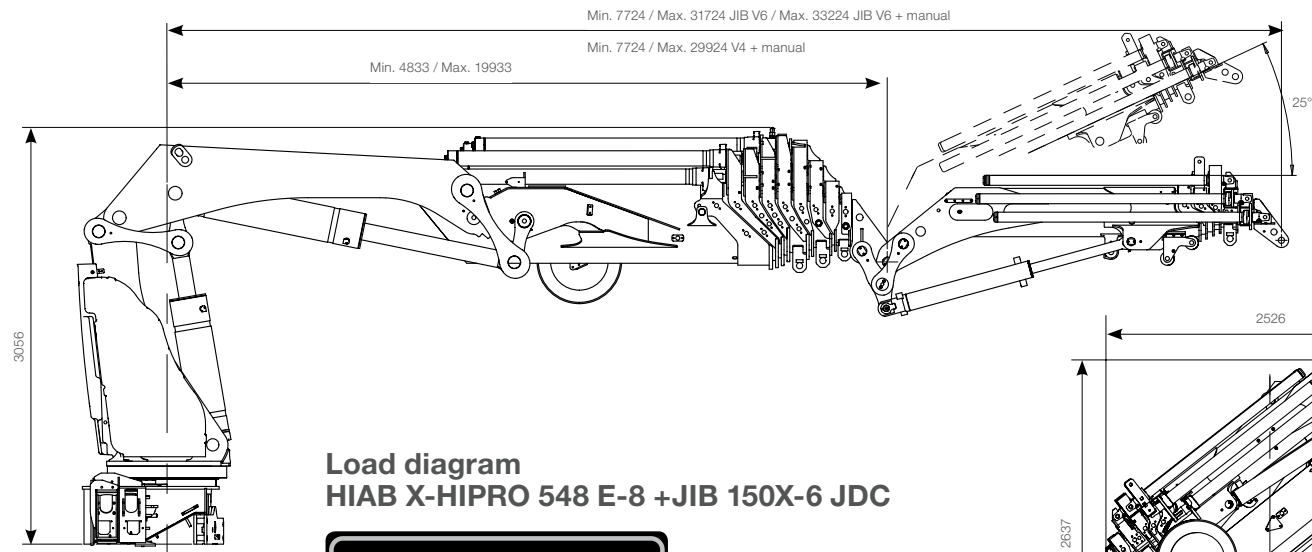

HIAB HIAB X-HIPRO 548 E-8 + JIB 150X-6 JDC