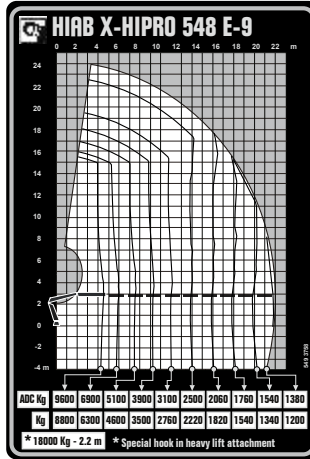

HIAB X-HIPRO 548

HIAB X-HIPRO 548 BASIC DATA

Technical data	HIAB X-HIPRO 548 E-9	HIAB X-HIPRO 548 E-8 +JIB 150X-6 JDC
Max. lifting capacity (kNm)	444	449
Outreach, hydraulic extensions (m)	21.8	19.6
Outreach with jib, without/with manual extension (m)	-	31.7 / 33.1
Outreach - Lifting capacity, hydraulic extension First boom 10 deg, Second boom horizontal	4.7 / 9600	4.6 / 9900
	6.2 / 6900	6.1 / 7200
	7.9 / 5100	7.8 / 5300
	9.7 / 3900	9.6 / 4100
	11.5 / 3100	11.4 / 3300
	13.5 / 2500	13.4 / 2680
	15.6 / 2060	15.5 / 2240
	17.6 / 1760	17.5 / 1940
	19.7 / 1540	19.6 / 1720
21.7 / 1380		
Outreach / Lifting capacity with manual extension (m/kg)	24 / 800	
Outreach / lifting capacity with jib (m/kg)	-	22.7 / 440
	-	24 / 380
	-	25.3 / 340
	-	26.7 / 300
	-	28.2 / 270
	-	29.9 / 250
	-	31.6 / 230
Outreach / Lifting capacity with jib, manual extension (m/kg)		33.1 / 165
Slewing angle (°)	endless	endless
Height in folded position without / with jib (mm)	2490	2490 / 2637
Width in folded position without / with jib (mm)	2547	2526 / 2526
Installation space needed without / with jib (mm)	1502	1502 / 1623
Installation space needed (including rotation space) without / with jib (mm)	1664	1664 / 1785
Weight, "standard" crane, without stabilisers (kg)	5488	5307
Weight, jib without / with manual extension (kg)		1326 / 1380
Weight, frame attachments (kg)	72 - 115	72 - 115
Weight, stabiliser equipment, 8 m span (kg)	854 - 961	854 - 961

Please contact your local dealer for more information on the variety of options we can offer.

HIAB X-HIPRO 548 E-9

Load diagram
HIAB X-HIPRO 548 E-9

Capacity plate
HIAB X-HIPRO 548 E-9

HIAB X-HIPRO 548 E-9	2.2	4.7	6.2	7.9	9.7	11.5	13.5	15.6	17.6	19.7	21.7	24.0
ADC Kg	*18000	9600	6900	5100	3900	3100	2500	2060	1760	1540	1380	800
Kg		8800	6300	4600	3500	2760	2220	1820	1540	1340	1220	