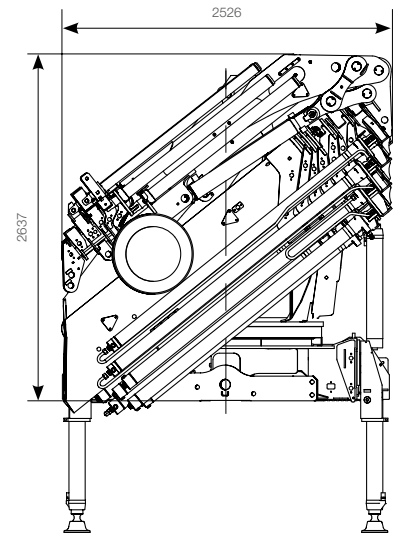

HIAB X-HIPRO 548 E-9

Capacity plate
HIAB X-HIPRO 548 E-9

HIAB X-HIPRO 548 E-9	2.2	4.7	6.2	7.9	9.7	11.5	13.5	15.6	17.6	19.7	21.7	24.0
ADC Kg	*18000	9600	6900	5100	3900	3100	2500	2060	1760	1540	1380	800
Kg		8800	6300	4600	3500	2760	2220	1820	1540	1340	1220	

* Special hook in heavy lift attachment

HIAB HIAB X-HIPRO 548 E-8 + JIB 150X-6 JDC

Load diagram
HIAB X-HIPRO 548 E-8 + JIB 150X-6 JDC