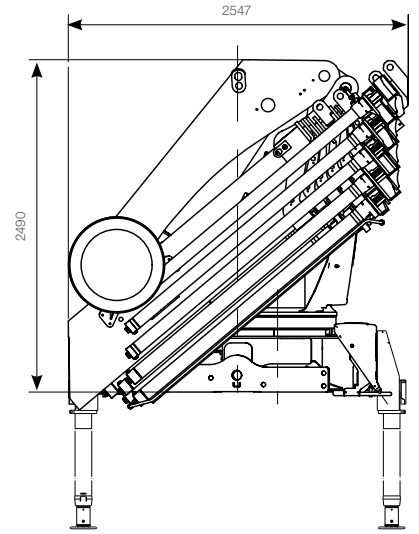

HIAB X-HIPRO 548

HIAB X-HIPRO 548 BASIC DATA

Technical data	HIAB X-HIPRO 548 E-9	HIAB X-HIPRO 548 E-8 +JIB 150X-6 JDC
Max. lifting capacity (kNm)	444	449
Outreach, hydraulic extensions (m)	21.8	19.6
Outreach with jib, without/with manual extension (m)	-	31.7 / 33.1
Outreach - Lifting capacity, hydraulic extension First boom 10 deg, Second boom horizontal	4.7 / 9600	4.6 / 9900
	6.2 / 6900	6.1 / 7200
	7.9 / 5100	7.8 / 5300
	9.7 / 3900	9.6 / 4100
	11.5 / 3100	11.4 / 3300
	13.5 / 2500	13.4 / 2680
	15.6 / 2060	15.5 / 2240
	17.6 / 1760	17.5 / 1940
	19.7 / 1540	19.6 / 1720
21.7 / 1380		
Outreach / Lifting capacity with manual extension (m/kg)	24 / 800	
Outreach / lifting capacity with jib (m/kg)	-	22.7 / 440
	-	24 / 380
	-	25.3 / 340
	-	26.7 / 300
	-	28.2 / 270
	-	29.9 / 250
	-	31.6 / 230
Outreach / Lifting capacity with jib, manual extension (m/kg)		33.1 / 165
Slewing angle (°)	endless	endless
Height in folded position without / with jib (mm)	2490	2490 / 2637
Width in folded position without / with jib (mm)	2547	2526 / 2526
Installation space needed without / with jib (mm)	1502	1502 / 1623
Installation space needed (including rotation space) without / with jib (mm)	1664	1664 / 1785
Weight, "standard" crane, without stabilisers (kg)	5488	5307
Weight, jib without / with manual extension (kg)		1326 / 1380
Weight, frame attachments (kg)	72 - 115	72 - 115
Weight, stabiliser equipment, 8 m span (kg)	854 - 961	854 - 961

Please contact your local dealer for more information on the variety of options we can offer.

HIAB X-HIPRO 548 E-9

Load diagram
HIAB X-HIPRO 548 E-9

Capacity plate
HIAB X-HIPRO 548 E-9

HIAB X-HIPRO 548 E-9	2.2	4.7	6.2	7.9	9.7	11.5	13.5	15.6	17.6	19.7	21.7	24.0
ADC Kg	*18000	9600	6900	5100	3900	3100	2500	2060	1760	1540	1380	800
Kg		8800	6300	4600	3500	2760	2220	1820	1540	1340	1220	