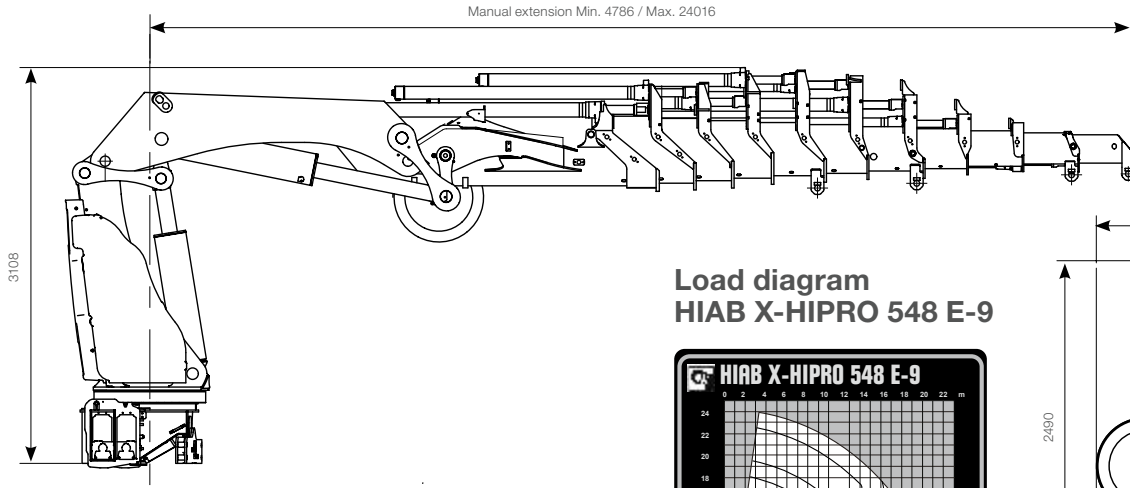

HIAB X-HIPRO 548

HIAB X-HIPRO 548 BASIC DATA

Technical data	HIAB X-HIPRO 548 E-9	HIAB X-HIPRO 548 E-8 +JIB 150X-6 JDC
Max. lifting capacity (kNm)	444	449
Outreach, hydraulic extensions (m)	21.8	19.6
Outreach with jib, without/with manual extension (m)	-	31.7 / 33.1
Outreach - Lifting capacity, hydraulic extension First boom 10 deg, Second boom horizontal	4.7 / 9600	4.6 / 9900
	6.2 / 6900	6.1 / 7200
	7.9 / 5100	7.8 / 5300
	9.7 / 3900	9.6 / 4100
	11.5 / 3100	11.4 / 3300
	13.5 / 2500	13.4 / 2680
	15.6 / 2060	15.5 / 2240
	17.6 / 1760	17.5 / 1940
	19.7 / 1540	19.6 / 1720
21.7 / 1380		
Outreach / Lifting capacity with manual extension (m/kg)	24 / 800	
Outreach / lifting capacity with jib (m/kg)	-	22.7 / 440
	-	24 / 380
	-	25.3 / 340
	-	26.7 / 300
	-	28.2 / 270
	-	29.9 / 250
	-	31.6 / 230
Outreach / Lifting capacity with jib, manual extension (m/kg)		33.1 / 165
Slewing angle (°)	endless	endless
Height in folded position without / with jib (mm)	2490	2490 / 2637
Width in folded position without / with jib (mm)	2547	2526 / 2526
Installation space needed without / with jib (mm)	1502	1502 / 1623
Installation space needed (including rotation space) without / with jib (mm)	1664	1664 / 1785
Weight, "standard" crane, without stabilisers (kg)	5488	5307
Weight, jib without / with manual extension (kg)		1326 / 1380
Weight, frame attachments (kg)	72 - 115	72 - 115
Weight, stabiliser equipment, 8 m span (kg)	854 - 961	854 - 961

Please contact your local dealer for more information on the variety of options we can offer.

HIAB X-HIPRO 548 E-9

Load diagram
HIAB X-HIPRO 548 E-9

Capacity plate
HIAB X-HIPRO 548 E-9

HIAB X-HIPRO 548 E-9	2.2	4.7	6.2	7.9	9.7	11.5	13.5	15.6	17.6	19.7	21.7	24.0
ADC Kg	*18000	9600	6900	5100	3900	3100	2500	2060	1760	1540	1380	800
Kg		8800	6300	4600	3500	2760	2220	1820	1540	1340	1220	