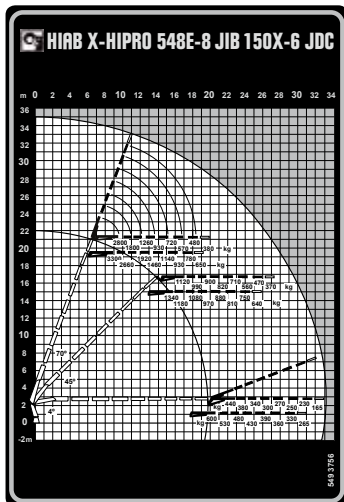

Load diagram
HIAB X-HIPRO 548 E-8 + JIB 150X-6 JDC