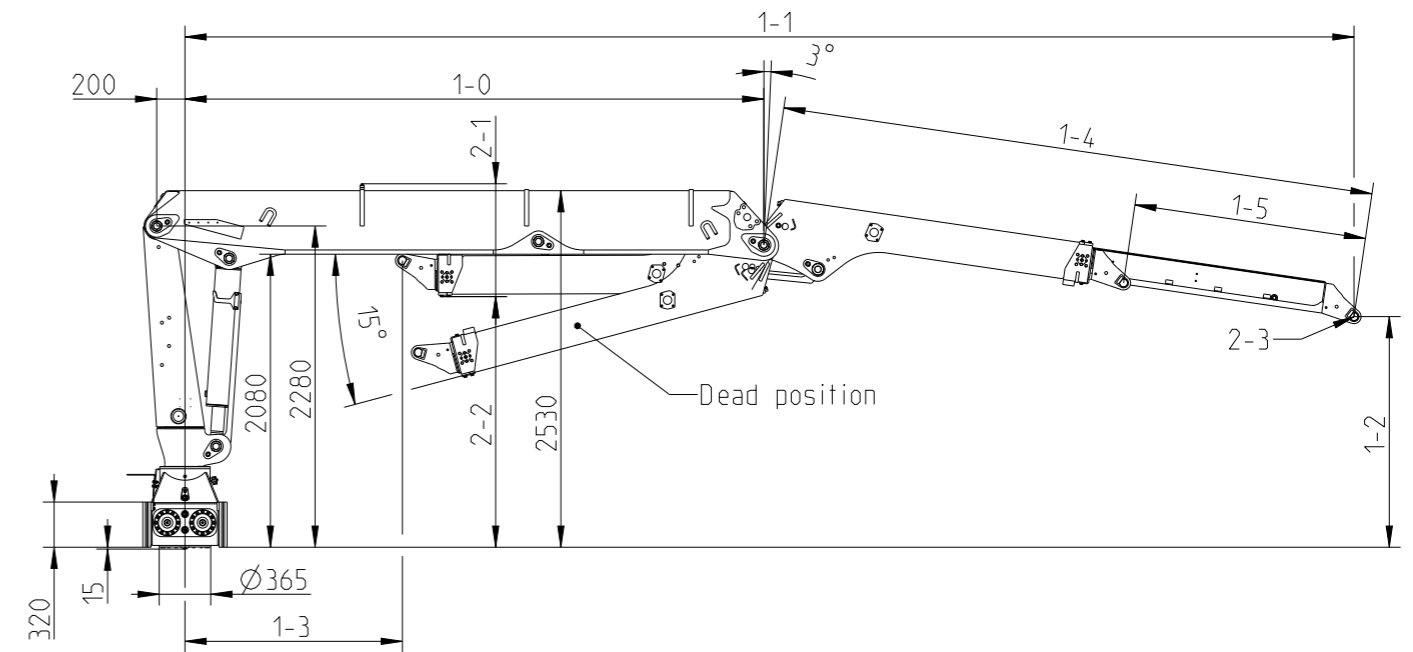

JONSERED 2080SR

JONSERED 2080SR BASIC DATA

Technical data	J2080SR 83	J2080SR 91	J2080SR 97	J2080SR 112	J2080SR 126
Max lifting capacity, net (kNm)	196	189	188	172	166
Max outreach (m)	8.25	9.05	9.65	11.15	12.55
Number of extensions	1	1	1	1	1
Outreach / Lifting capacity (m/kg)	3.0 - 6120	3.0 - 5870	3.0 - 5680	-	-
	4.0 - 4630	4.0 - 4440	4.0 - 4460	-	4.0 - 3950
	5.0 - 3770	5.0 - 3620	5.0 - 3570	5.0 - 3360	-
	6.0 - 3170	6.0 - 3070	6.0 - 3000	-	6.0 - 2600
	7.0 - 2710	7.0 - 2640	7.0 - 2570	7.0 - 2360	-
	8.0 - 2340	8.0 - 2290	8.0 - 2230	-	8.0 - 1960
	-	8.8 - 2060	9.0 - 1970	9.0 - 1800	-
	-	-	11.0 - 1380	10.0 - 1550	-
	-	-	-	12.0 - 1245	-
Slewing system	Double				
Slewing angle (°)	415				
Slewing torque, gross (kNm)	33.2				
Max. working pressure (MPa)	21				
Recommended oil flow – fixed pump (l/min), 2-pump	2 x 90				
Weight (kg) *	2160	2220	2280	2420	2490

* Weight of standard crane, oil weight included

Side view

Model	1-0	1-1 min	1-1 max	1-2	1-3	1-4	1-5	2-1	2-2	2-3
83	4100	6660	8305	1640	1540	4210	1650	840	1750	Ø 40, B=184
91	4400	7460	9105	1590	1340	4710	1650	840	1750	Ø 40, B=184
97	5000	8060	9705	1590	1940	4710	1650	840	1750	Ø 40, B=184
112	6500	9560	11205	1590	3440	4710	1650	840	1750	Ø 40, B=184
126	6500	10960	12605	1590	2040	6110	1650	840	1750	Ø 40, B=184